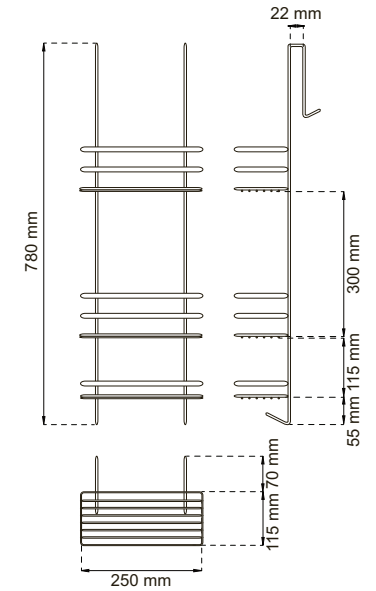

Art.nr. 30046, 30047 Dusjkurv Lotus

Made in Sweden