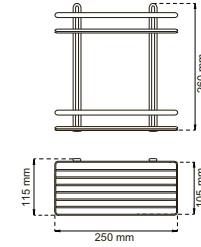

Art.nr. 30041, 30043 Dusjkurv Lunaria

Made in Sweden