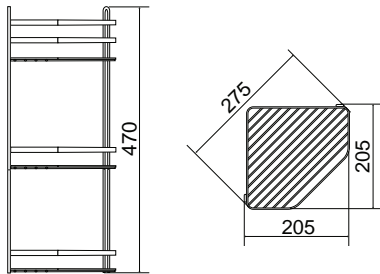

Art.nr. 30036, 30039 Hjørnedusjkurv Lantana

Made in Sweden