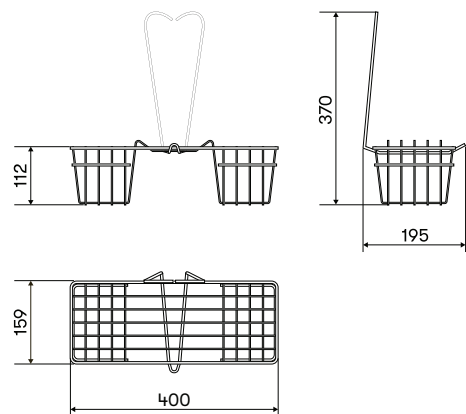

Art.nr. 30051, 30052 Blandebatterikurv Lavender

Made in Sweden