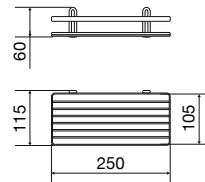

Art.nr. 30040, 30042 Dusjkurv Lunaria

Made in Sweden