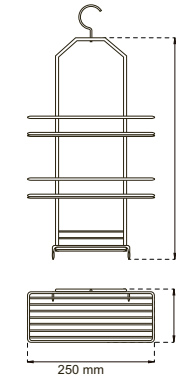

Art.nr. 30044, 30045 Dusjkurv Laelia

Made in Sweden