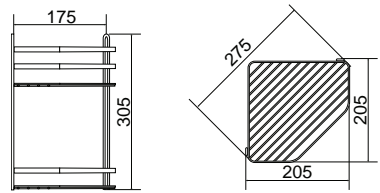

Art.nr. 30035, 30038 Hjørnedusjkurv Lantana

Made in Sweden