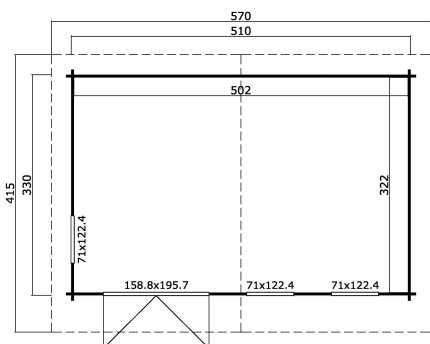

40 mm

3

10

PACKAGING: 1 PALLET(S)

630 x 118 x 60 cm
1221 kg

EAN 4742913017978

DIMENSIONS

Floor area	16.16 m ²
Roof dimensions	4.15 x 5.70 m
Cubic volume	≈ 35.01 m ³
Wall height	≈ 2.11 m
Ridge height	≈ 2.22 m
Front overhang	≈ 30 cm

WINDOWS & DOORS

1 x Double door (DGP+*)	158.8 x 195.7 cm
2 x Single window open inward (DGP+*)	71.0 x 122.4 cm
1 x Single window open inward (DGP+*)	71.0 x 122.4 cm

*DGP+: Double Glazed Premium Plus

ROOF & FLOOR

Roof boards	18x90 mm
Floor boards	18x90 mm
Roof surface	23.79 m ²
Roof angle	≈ 2 °
Treated Bearers	70x45 mm

* Optional roof covering available